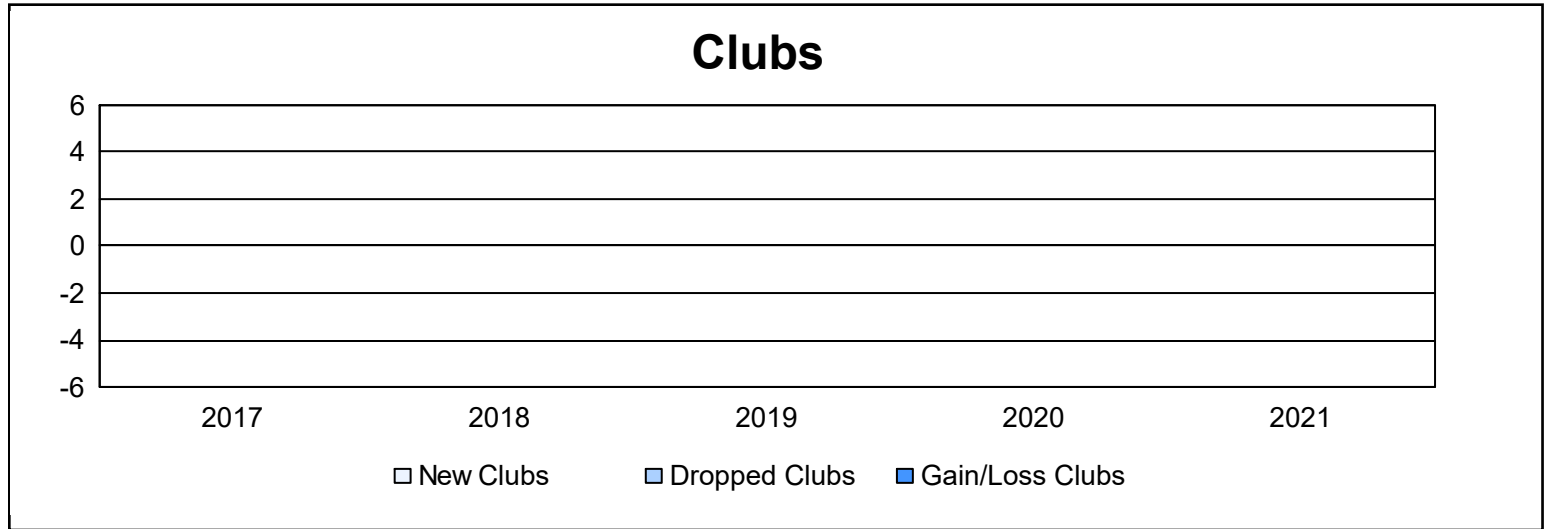

Year	New Clubs	Dropped Clubs	Gain/ Loss Clubs	New Members	Charter Members	Reinstate Members	Transfer Members	Total Member Added	Total Members Dropped	Gain/ Loss Members
2016-2017	0	0	0	100	0	5	3	108	119	-11
2017-2018	0	0	0	110	0	1	4	115	121	-6
2018-2019	0	0	0	80	0	2	5	87	148	-61
2019-2020	0	0	0	125	0	1	5	131	114	17
2020-2021	0	0	0	55	0	5	6	66	96	-30
<b>Average</b>	<b>0</b>	<b>0</b>	<b>0</b>	<b>94</b>	<b>0</b>	<b>3</b>	<b>5</b>	<b>101</b>	<b>120</b>	<b>-18</b>

### Membership Composition June 2021 Cumulative