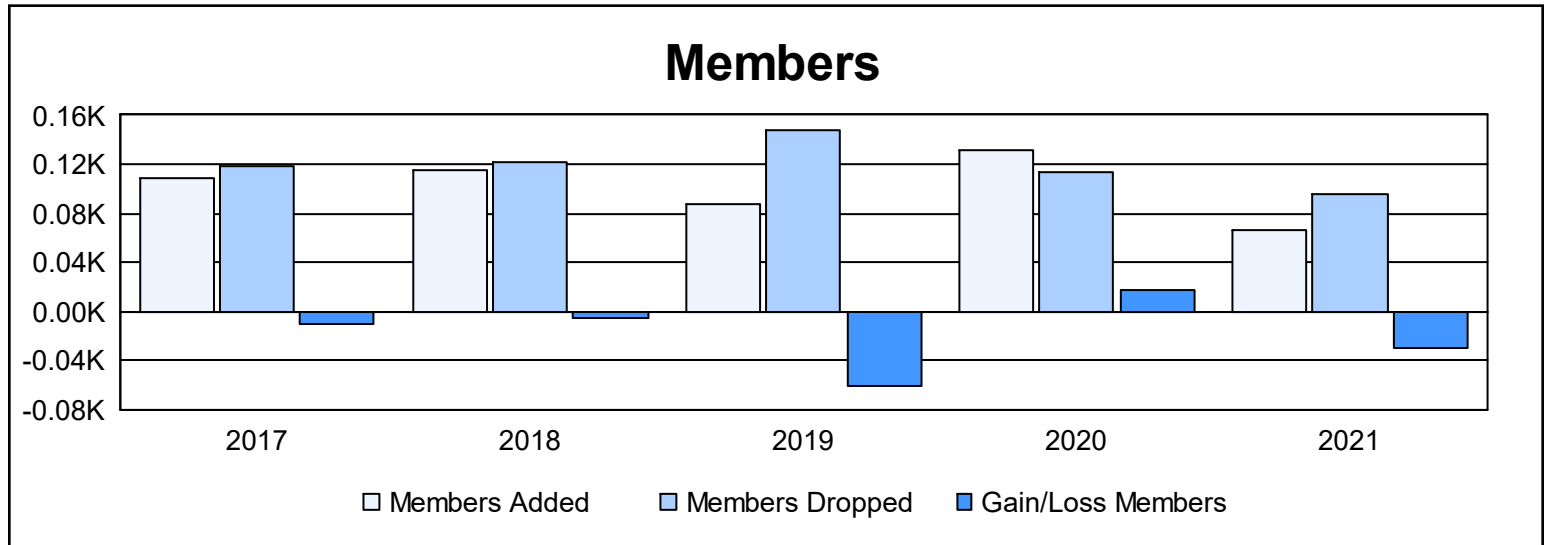

Year	New Clubs	Dropped Clubs	Gain/ Loss Clubs	New Members	Charter Members	Reinstate Members	Transfer Members	Total Member Added	Total Members Dropped	Gain/ Loss Members
2016-2017	0	0	0	100	0	5	3	108	119	-11
2017-2018	0	0	0	110	0	1	4	115	121	-6
2018-2019	0	0	0	80	0	2	5	87	148	-61
2019-2020	0	0	0	125	0	1	5	131	114	17
2020-2021	0	0	0	55	0	5	6	66	96	-30
<b>Average</b>	<b>0</b>	<b>0</b>	<b>0</b>	<b>94</b>	<b>0</b>	<b>3</b>	<b>5</b>	<b>101</b>	<b>120</b>	<b>-18</b>

### Membership Composition June 2021 Cumulative