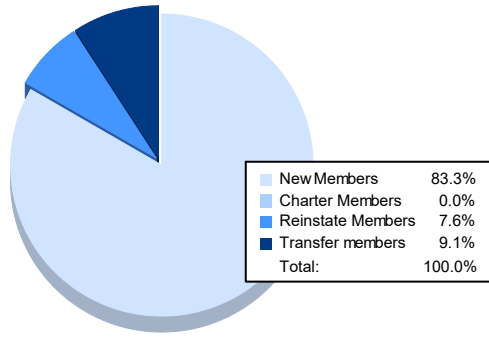

Year	New Clubs	Dropped Clubs	Gain/ Loss Clubs	New Members	Charter Members	Reinstate Members	Transfer Members	Total Member Added	Total Members Dropped	Gain/ Loss Members
2016-2017	0	0	0	100	0	5	3	108	119	-11
2017-2018	0	0	0	110	0	1	4	115	121	-6
2018-2019	0	0	0	80	0	2	5	87	148	-61
2019-2020	0	0	0	125	0	1	5	131	114	17
2020-2021	0	0	0	55	0	5	6	66	96	-30
<b>Average</b>	<b>0</b>	<b>0</b>	<b>0</b>	<b>94</b>	<b>0</b>	<b>3</b>	<b>5</b>	<b>101</b>	<b>120</b>	<b>-18</b>

### Membership Composition June 2021 Cumulative